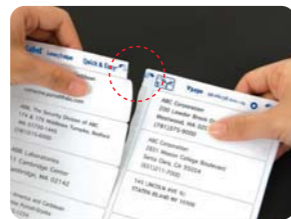

① Hold a cutting line on the top with both hands for easy tear it off.

② Tear the label off following cutting line with both hands.

③ Taking off separated label from edge one by one.

CD/DVD Labels

• Ideal for data management even movie, music and other purpose.