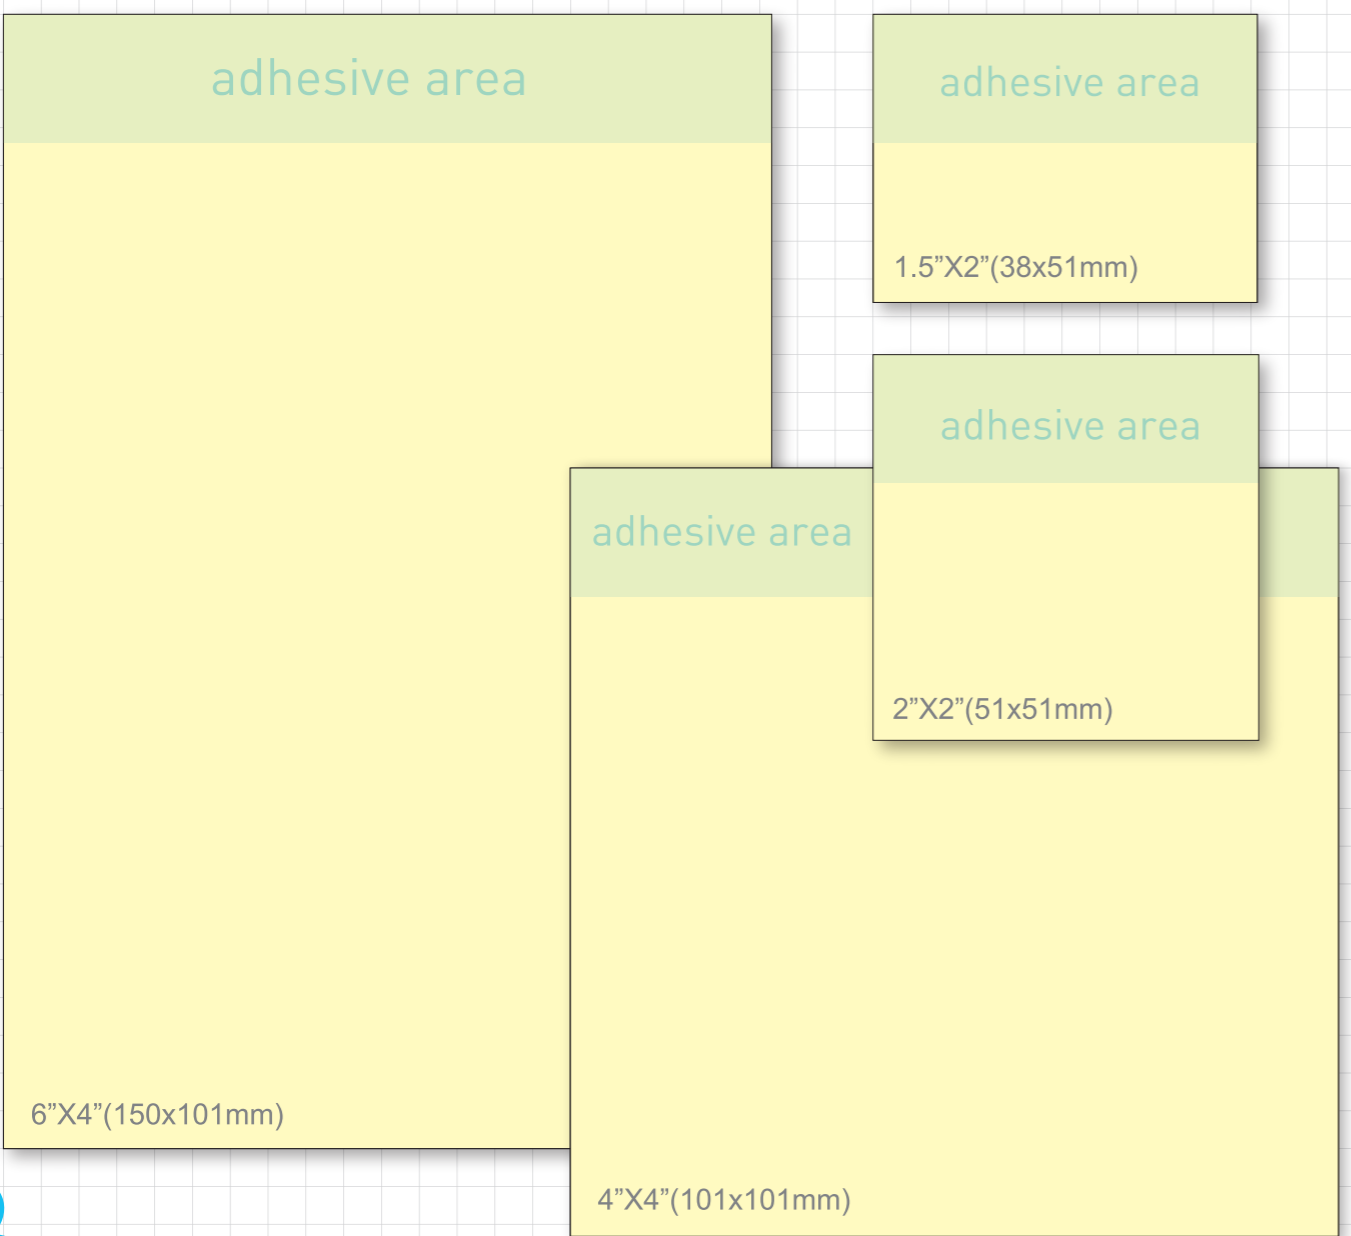

Actual Pad Size

- Variety of standard sizes for selection
- Customized sizes also possible for inquiry

Pastel Paper Colors

Neon Paper Colors

Special Paper Colors

FSC™ COC certified
(License code: FSC™ C107256)
Notes Colors

Neon Paper Colors

Recycled Paper Colors