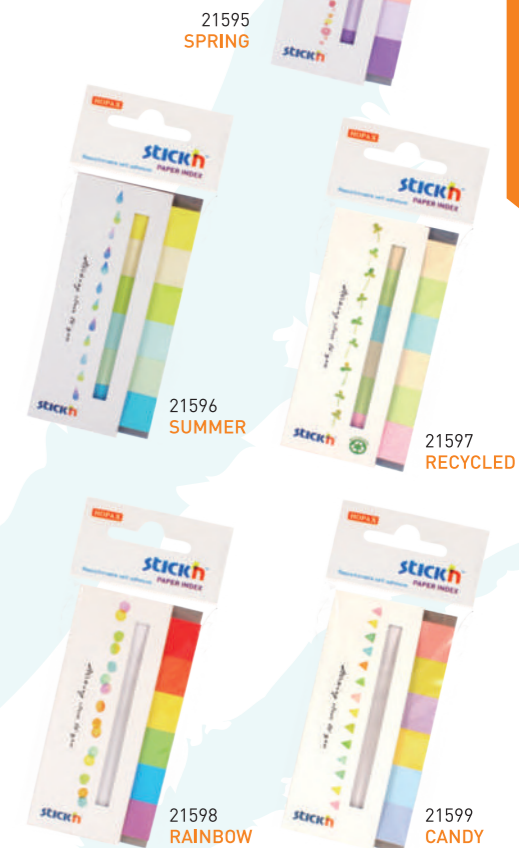

Cube with Holder

- Repositionable self-adhesive notes
- The Stick'n note cube with holder

A useful space underneath the film indexes!

Item Number	Product Description	Paper Color	Individual Pack	Inner Pack	Carton Pack	Carton Weight	Carton Cube	Dimension L x W x H (mm)
21271	76x76mm / 3"x3" 400 sheets/cube	Pastel Mixed	1	6	36	7.4kg	0.037m ³ (1.31cf)	403x311x297mm (15.7"x12.1"x11.6")
21272	76x76mm / 3"x3" 400 sheets/cube	Neon Mixed	1	6	36	7.4kg	0.037m ³ (1.31cf)	403x311x297mm (15.7"x12.1"x11.6")
21425	76x76mm, 200 sheets/pad 76x25mm, 200 sheets/pad 45x12mm, 125 sheets/5 pads	Mixed Colors	1	6	36	8.5kg	0.025m ³ (0.87cf)	363x231x294 mm (14.2"x9.0"x11.5")
21432	76x76mm, 400 sheets/pad 76x14mm, 380 sheets/4 pads	Mixed Colors	1	6	36	10.7kg	0.026m ³ (0.93cf)	355x285x260 mm (13.8"x11.1"x10.1")

Paper Index

- Repositionable self-adhesive notes
- Great for bookmarking, file classification and indexing
- Easy to write on with most writing instruments

- Marking
- Highlighting
- Indexing

Item Number	Product Description	Paper Color	Individual Pack	Inner Pack	Carton Pack	Carton Weight	Carton Cube	Dimension L x W x H (mm)
21205	50x20mm 200 sheets/4pads/pack	Neon Colors	1	24	576	12.5kg	0.028m ³ (0.97cf)	377x267x273mm (14.8"x10.5"x10.7")
21595/21596	45x15mm 180 sheets/6pads/pack	Neon & Pastel Mixed	6	24	288	3.7kg	0.016m ³ (0.57cf)	265x265x230mm (10.4"x10.4"x9")
21597	45x15mm 180 sheets/6pads/pack	Recycled Mixed	6	24	288	3.7kg	0.016m ³ (0.57cf)	265x265x230mm (10.4"x10.4"x9")
21598/21599	45x15mm 180 sheets/6pads/pack	White with Printed tabs	6	24	288	3.7kg	0.016m ³ (0.57cf)	265x265x230mm (10.4"x10.4"x9")
21689	50x12mm 450 sheets/9pads/pack	Neon & Pastel Mixed	9	24	288	6.95kg	0.023m ³ (0.81cf)	285x255x310mm (11.2"x10"x12.2")

Film Index

- Index and indicate with ease
- So useful as a removable highlighter
- Eye-catching neon colors are hard to miss

Easy to lift one at a time

Transparent ! Neon Color !

C shape Film Index (Z Fold)