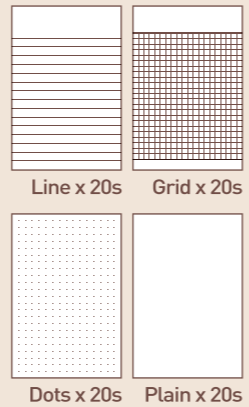

Kraft Magic Pads

- Repositionable self-adhesive notes
- Select the pattern you prefer
- Portable notes

Simple and plain for your everyday use

Choose the style you need and stick anywhere you want

Item Number	Product Description	Paper Color	Individual Pack	Inner Pack	Carton Pack	Carton Weight	Carton Cube	Dimension L x W x H (mm)
21825	4x3in/101x76mm 80 sheets/pack	Kraft	1	12	144	10.4kg	0.0269m³ (0.95cf)	379x226x314mm (14.9"x8.9"x12.4")

Kraft Roll Notes

- Full coverage of adhesive make it easy to stick and remove
- Suitable for use as a label or sticker
- Perfect arts and crafts tool for all ages

Easy to write on with most writing instruments

Make your own size of notes

Item Number	Product Description	Paper Color	Individual Pack	Inner Pack	Carton Pack	Carton Weight	Carton Cube	Dimension L x W x H (mm)
21810 / 21811	50mmx10M 1Roll/pack	Kraft	1	6	72	8.7kg	0.048m³ (1.68cf)	537x323x274mm (21.1"x12.7"x10.8")
21812	25mmx10M 2Rolls/pack		2	12	144	10.4kg	0.0269m³ (0.95cf)	379x226x314mm (14.9"x8.9"x12.4")
21813 / 21814	50mmx10M 1Roll/pack, Refill pack	Kraft	1	12	72	5.4kg	0.043m³ (1.53cf)	457x296x320mm (18.0"x11.7"x12.6")
21815	25mmx10M 2Rolls/pack, Refill pack		2	24	144	10.4kg	0.0269m³ (0.95cf)	379x226x314mm (14.9"x8.9"x12.4")

Kraft Cube

- Flavor life with simplicity

Simple and plain for your everyday use

- 75s
- 25s
- 50s
- 25s
- 50s
- 25s
- 50s
- 25s

Item Number	Product Description	Paper Color	Individual Pack	Inner Pack	Carton Pack	Carton Weight	Carton Cube	Dimension L x W x H (mm)
21816	3x3in/76x76mm 400 sheets/cube	Kraft	1	12	72	13.9kg	0.0033m³ (1.15cf)	337x252x385mm (13.3"x9.9"x15.2")
21817		Kraft+Recycled				14.4kg		

Kraft Notes

- Earthy touch for all nature lovers
- Multiple sizes to choose from
- Ideal material for handcrafting and drawing