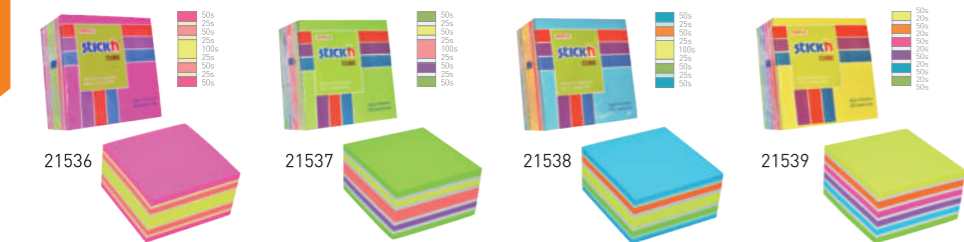

Fancy Notes with Index

- Eye-catching film index and fun shaped notes to attract attention

Portable Handy A combination of the film indexes with paper die-cut notes

21475 Apple, 21476 Leaf, 21477 Heart

Item Number	Product Description	Individual Pack	Inner Pack	Carton Pack	Carton Weight	Carton Cube	Dimension L x W x H (mm)
21475-21477	45x12mm, 75 sheets/3pads, neon films 44x44mm, 20 sheets/pad, note	4	24	288	3.2kg	0.008m ³ [0.29cf]	262x250x127mm [10.3"x9.8"x5"]

Regular Cube

- Ever popular, repositionable self-adhesive notes
- Looks great on your desk or at home!

3"X3" (76x76mm)

Colorful!
Useful!
Attractive!

2"X2" (51x51mm)

Item Number	Product Description	Paper Color	Individual Pack	Inner Pack	Carton Pack	Carton Weight	Carton Cube	Dimension L x W x H (mm)
21010/21012 21013/21072	76x76mm / 3"x3" 400 sheets/cube	Neon Lemon Neon Mixed Pastel Mixed Pastel Yellow	1	12	72	13.0kg	0.021m ³ (0.78cf)	332x250x265mm (12.9"x9.8"x10.3")
21203	51x51mm / 2"x2" 250 sheets/cube	Neon Mixed	1	48	288	14.0kg	0.025m ³ (0.87cf)	441x349x160mm (17.2"x13.6"x6.2")
21533-21535	51x51mm / 2"x2" 250 sheets/cube	Neon & Pastel Mixed	1	48	288	14.0kg	0.025m ³ (0.87cf)	441x349x160mm (17.2"x13.6"x6.2")
21536-21539	76x76mm / 3"x3" 400 sheets/cube	Neon & Pastel Mixed	1	12	72	13.0kg	0.021m ³ (0.78cf)	332x250x265mm (12.9"x9.8"x10.3")