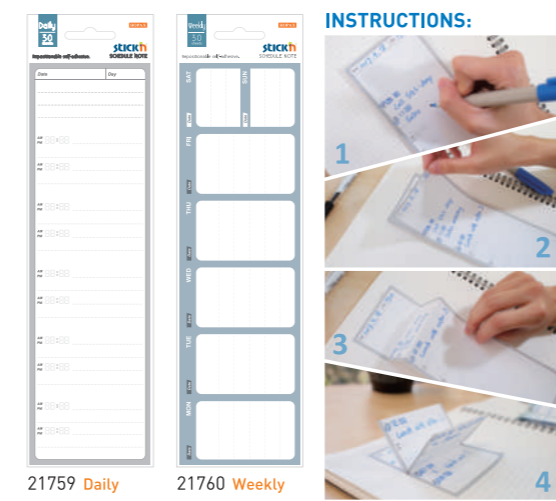

Schedule Notes

- An aid to time management
- Note your activities
- Stay organized

Item Number	Product Description	Individual Pack	Inner Pack	Carton Pack	Carton Weight	Carton Cube	Dimension L x W x H (mm)
21367	150x203mm / 6"x8" / 40 sheets/pad	1	12	72	8.2kg	0.019m ³ [0.67cf]	343x236x234mm [13.5"x9.3"x9.2"]
21759	76.2x254mm / 3"x10" / 50 sheets/pad	1	12	72	4.9kg	0.0121m ³ [0.43cf]	309x200x196mm [12.2"x7.9"x7.7"]
21760	76.2x254mm / 3"x10" / 50 sheets/pad	1	12	72	4.9kg	0.0121m ³ [0.43cf]	309x200x196mm [12.2"x7.9"x7.7"]