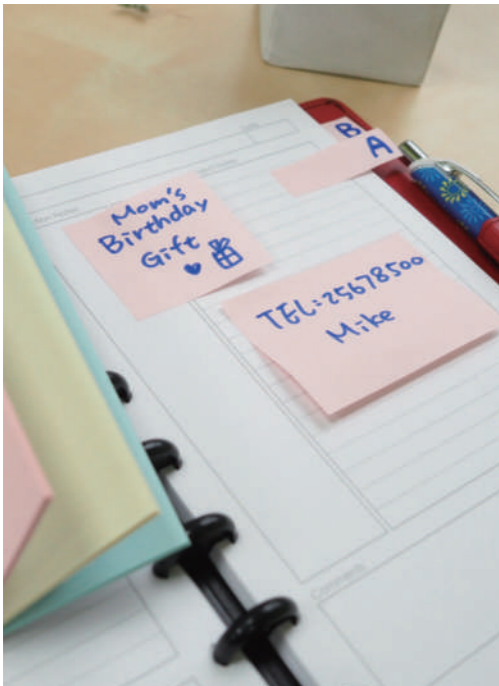

Perforated Notes

- Repositionable self-adhesive notes
- Note & index in one pad
- Enjoy 4 or 3 colors in one pad !

*Two-in-One
Note & Index*

Easy to write and tear!

Great for :
▪ Memo
▪ Marking
▪ Indexing