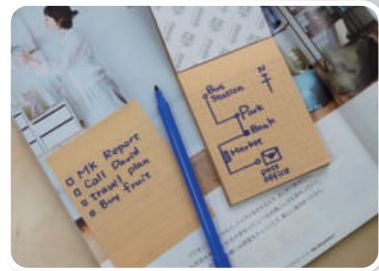

Kraft Magic Pads

- Repositionable self-adhesive notes
- Select the pattern you prefer
- Portable notes

Simple and plain for your everyday use