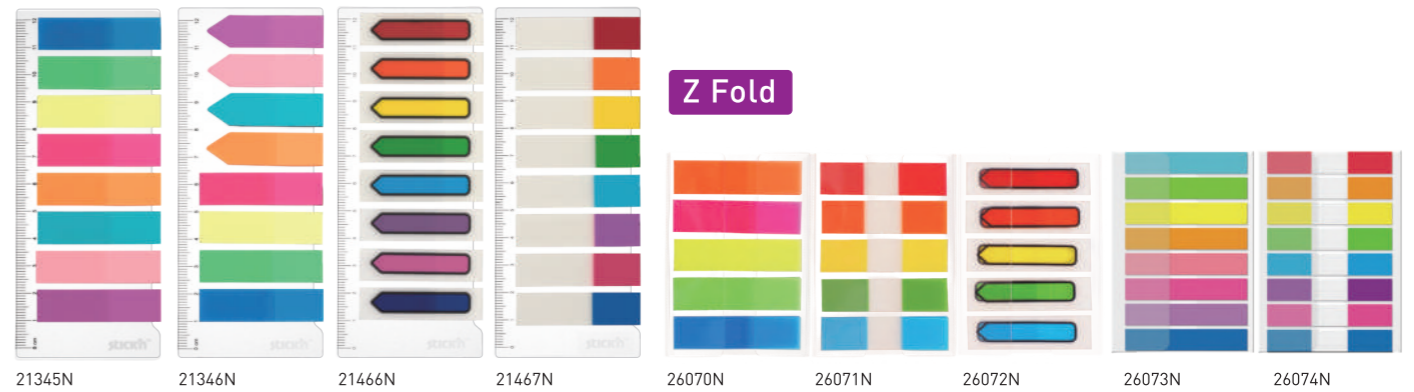

Custom Printed Notes

- If you need promotional materials for shows, trade fairs, training, or events, we have a creative marketing kit for you
- Ask for our new promotional brochure

Printed Notes

- Repositionable notes

Stick your brand at the top of your customers' mind!

o Pastel Paper Colors

o Neon Paper Colors

Film Index

- Repositionable film index

o Film Colors

Z Fold

21345N 21346N 21466N 21467N 26070N 26071N 26072N 26073N 26074N

Customized assortment available!

21050N 21051N 21143N 21464N 21465N 21401N 21508N 21039N

Jumbo Roll

- Repositionable notes

70-80 g/m²
305mm X 8000M
305mm X 4000M

o Pastel Paper Colors

o Neon Paper Colors