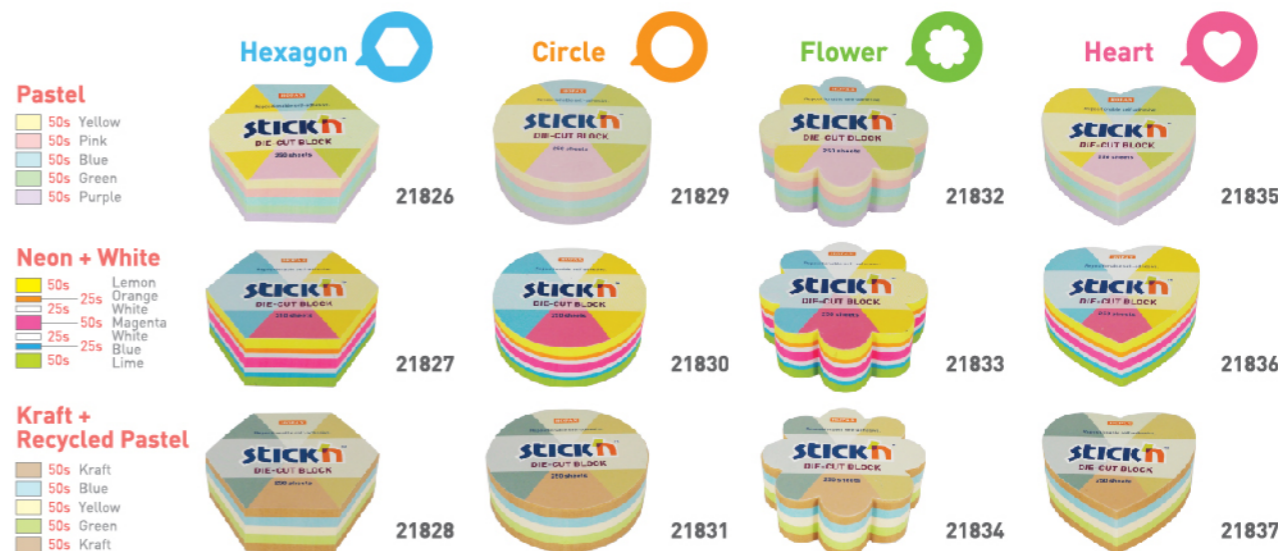

Item Number	Product Description	Paper Color	Individual Pack	Inner Pack	Carton Pack	Carton Weight	Carton Cube	Dimension L x W x H (mm)
21826 ~ 21828	60.795x70.2mm 250 sheets/block	Mixed	1	18	108	7.02kg	0.019m³ (0.67cf)	300x225x280mm (11.8"x8.9"x11.0")
21829 ~ 21831	67x67mm 250 sheets/block	Mixed	1	18	108	7.56kg	0.019m³ (0.67cf)	300x225x280mm (11.8"x8.9"x11.0")
21832 ~ 21834	67x67mm 250 sheets/block	Mixed	1	18	108	6.34kg	0.019m³ (0.67cf)	300x225x280mm (11.8"x8.9"x11.0")
21835 ~ 21837	64x67mm 250 sheets/block	Mixed	1	18	108	7.11kg	0.016m³ (0.58cf)	287x225x250mm (11.3"x8.9"x9.8")