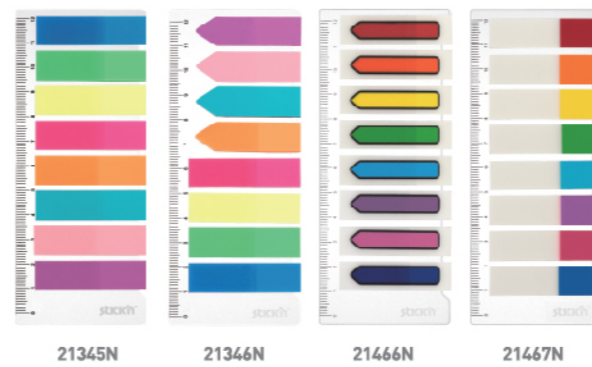

- Index and indicate with ease
- So useful as a removable highlighter
- Eye-catching neon colors are hard to miss

Transparent! Neon Color!

Attached to a useful, handy 12cm ruler

21345 21346 21466 21467

Film index is transparent so it doesn't cover up your document!

Stick your brand at the top of your customers' mind!

Join your ideas

PRINTED NOTES

• Repositionable notes

PASTEL PAPER COLORS

NEON PAPER COLORS

Imprinted Notes

Die-cut Notes

Regular Notes with Cover

Assorted Notes with Cover

Film Index with Cover

Printed Notes

Cube (Printed)

Magic Pads

Out-Standing Notes

FILM INDEX

• Repositionable film index

FILM COLORS

PATENT PENDING

Film Index clips

Pattern Film Index

Attached to a useful, handy 12cm ruler.

21345N 21346N 21466N 21467N 26070N 26071N 26072N 26073N 26074N

Film Index (Z Fold)