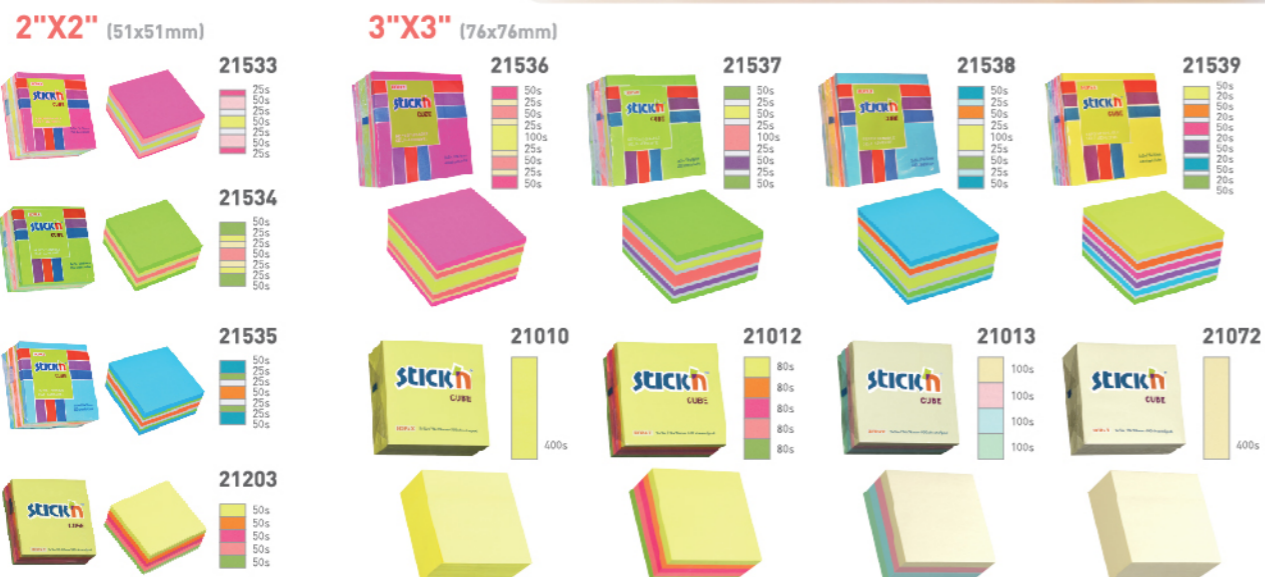

REGULAR CUBE

- Ever popular, repositionable self-adhesive notes
- Looks great on your desk or at home!

Colorful! Useful! Attractive!

Item Number	Product Description	Paper Color	Individual Pack	Inner Pack	Carton Pack	Carton Weight	Carton Cube	Dimension L x W x H (mm)
21010 / 21012	76x76mm / 3"x3" 400 sheets/cube	Neon Lemon Neon Mixed	1	12	72	12.7kg	0.022m³ (0.78cf)	332x250x265mm (13.1"x9.8"x10.4")
21013 / 21072	76x76mm / 3"x3" 400 sheets/cube	Pastel Mixed Pastel Yellow	1	12	72	12.7kg	0.022m³ (0.78cf)	332x250x265mm (13.1"x9.8"x10.4")
21203	51x51mm / 2"x2" 250 sheets/cube	Neon Mixed	1	48	288	14.1kg	0.025m³ (0.87cf)	441x349x160mm (17.4"x13.7"x6.3")
21533 ~ 21535	51x51mm / 2"x2" 250 sheets/cube	Neon & Pastel Mixed	1	48	288	13.5kg	0.025m³ (0.87cf)	441x349x160mm (17.4"x13.7"x6.3")
21536 ~ 21539	76x76mm / 3"x3" 400 sheets/cube	Neon & Pastel Mixed	1	12	72	13.0kg	0.021m³ (0.78cf)	332x250x265mm (13.1"x9.8"x10.4")