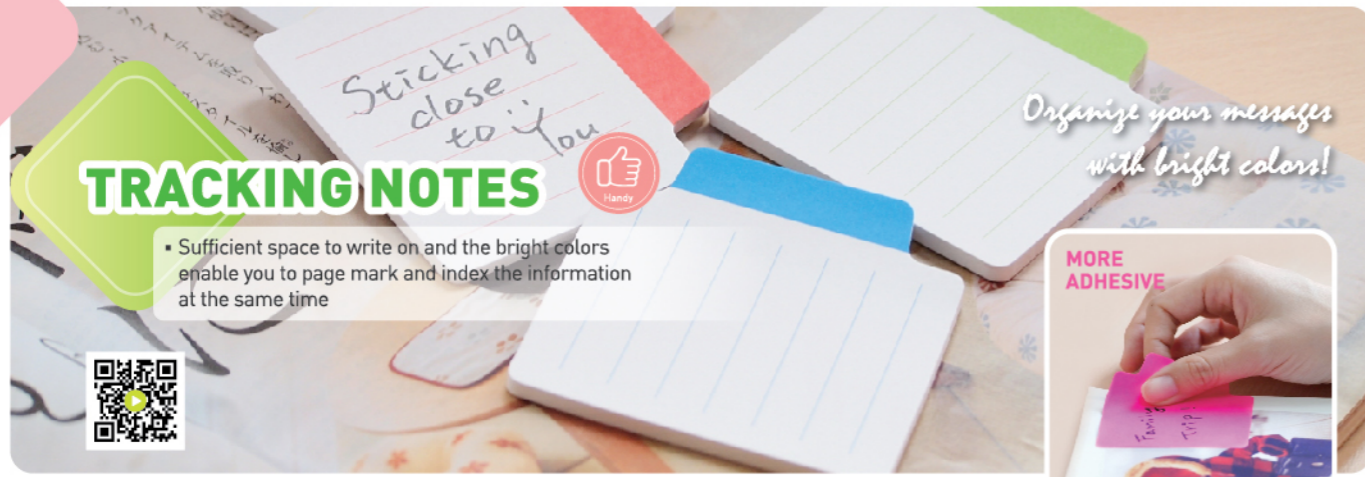

Use Tracking Notes to locate information fast and easy