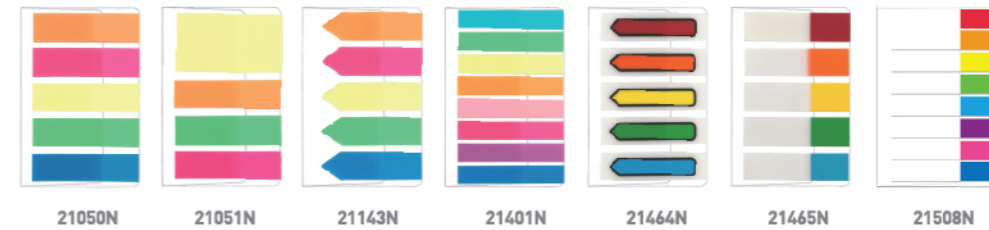

Easy to lift one at a time

Film Index

21050N 21051N 21143N 21401N 21464N 21465N 21508N 21039N

Customized assortment available!

JUMBO ROLL

• Repositionable notes

70-80 g/m² | 305mm X 8000M | 305mm X 4000M

PASTEL PAPER COLORS

NEON PAPER COLORS