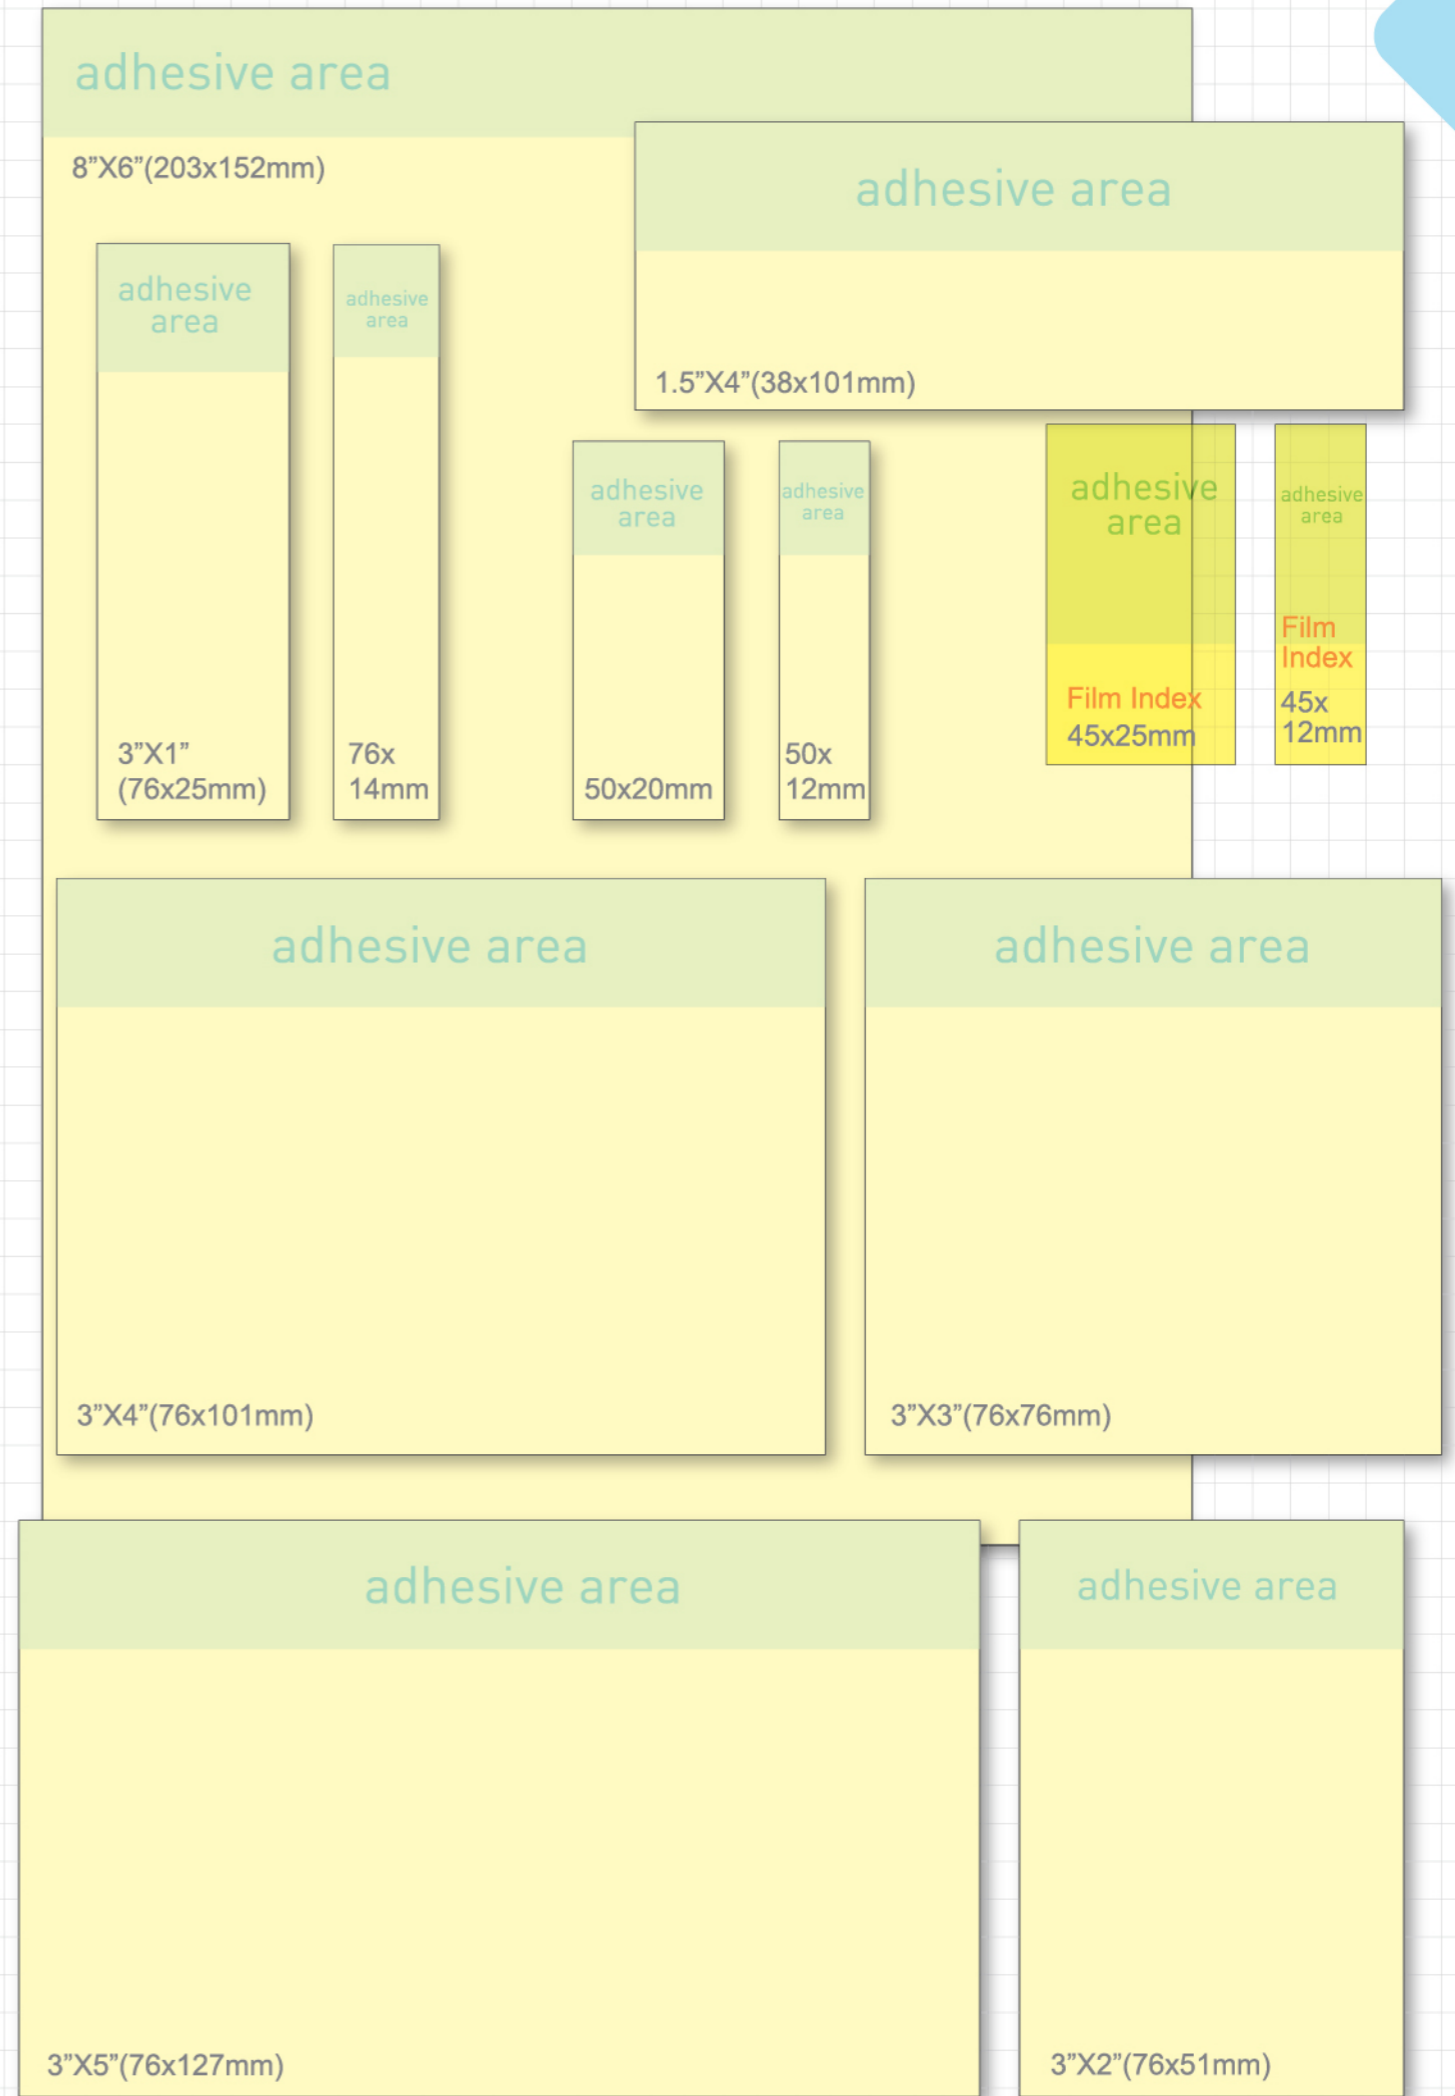

ACTUAL PAD SIZE

- Variety of standard sizes for selection
- Customized sizes also possible for inquiry

Pastel Paper Colors

Neon Paper Colors

Special Paper Colors

FSC™ COC Certified Notes
(License Code: FSC™ C107256)

Pastel Paper Colors

Neon Paper Colors

Recycled Notes

Paper Colors

Paper Colors