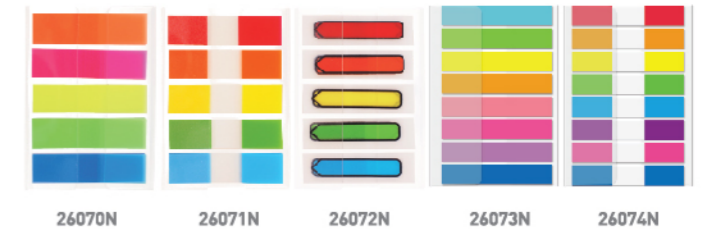

• Repositionable film index

FILM COLORS

PATENT PENDING

Film Index clips

Pattern Film Index

Attached to a useful, handy 12cm ruler.

21345N 21346N 21466N 21467N 26070N 26071N 26072N 26073N 26074N

Film Index (Z Fold)