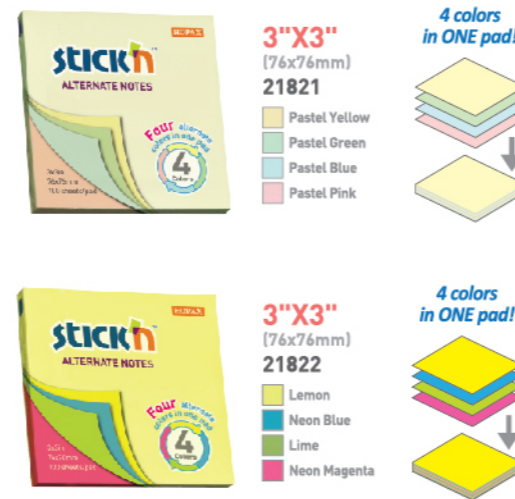

Item Number	Product Description	Paper Color	Individual Pack	Inner Pack	Carton Pack	Carton Weight	Carton Cube	Dimension L x W x H (mm)
21821 21822	76x76mm / 3"x3" 100 sheets/pad	Pastel Mixed Neon Mixed	1	---	216	9.2kg	0.014m³ (0.50cf)	322x247x178mm (12.7"x9.7"x7.0")